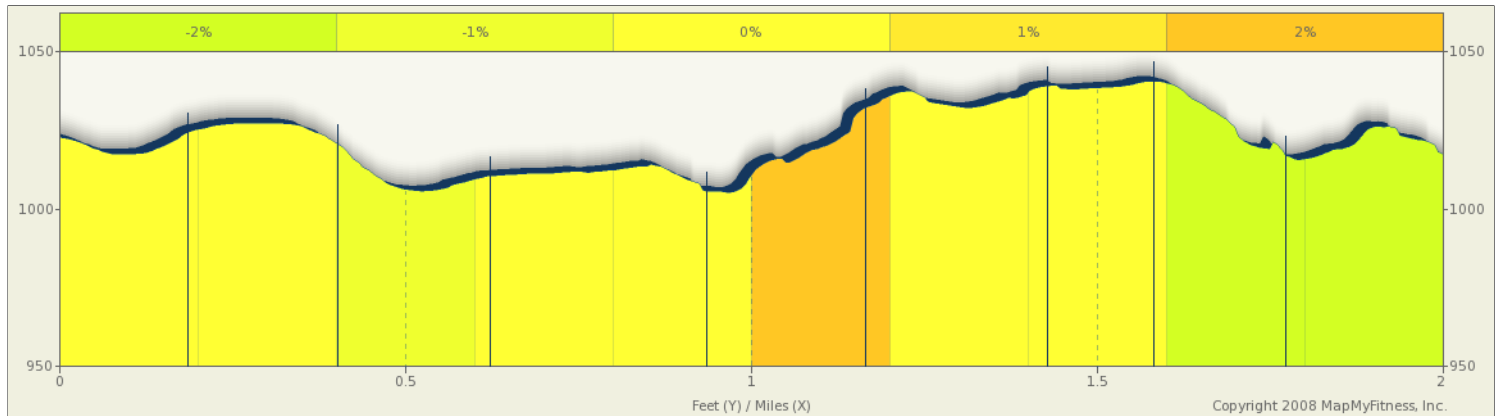

Summer Time Trial - 2

Starts In Snellville, Georgia

2.02 miles

Elevation **1,043ft** Max **988ft** Min **+62ft** Ascent **-79ft** Descent **< 3 %** Max Climb

Description