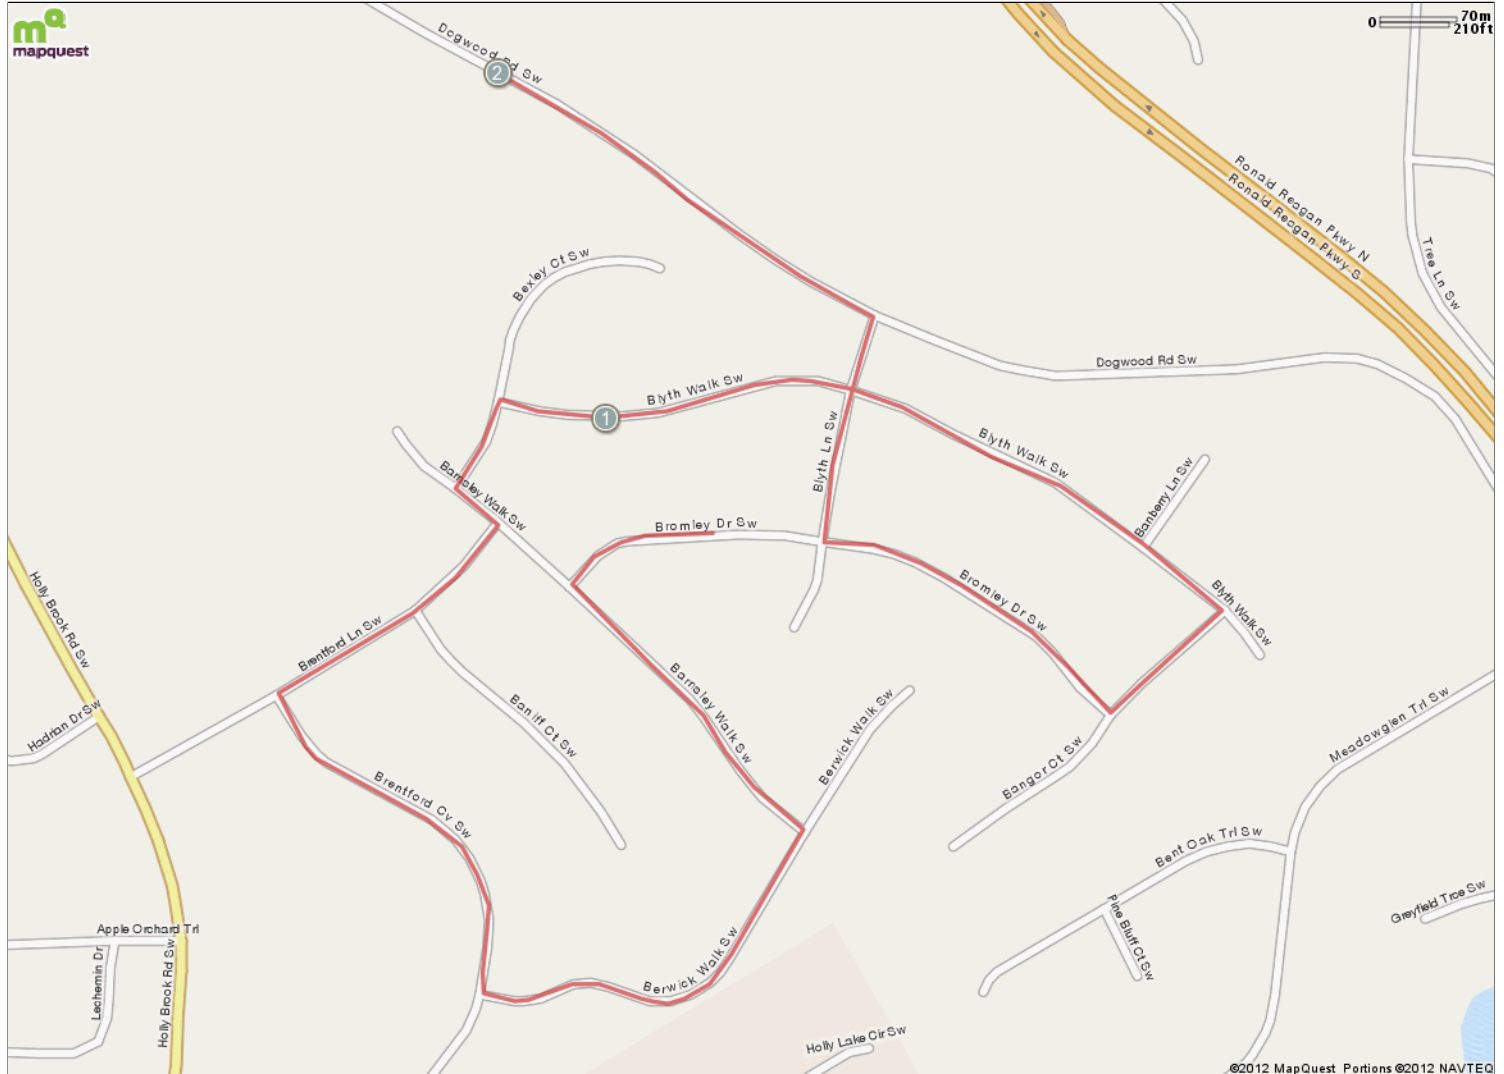

Summer Time Trial - 2

Starts In Snellville, Georgia

2.02 miles

Elevation **1,043ft** Max **988ft** Min **+62ft** Ascent **-79ft** Descent **< 3 %** Max Climb

Description