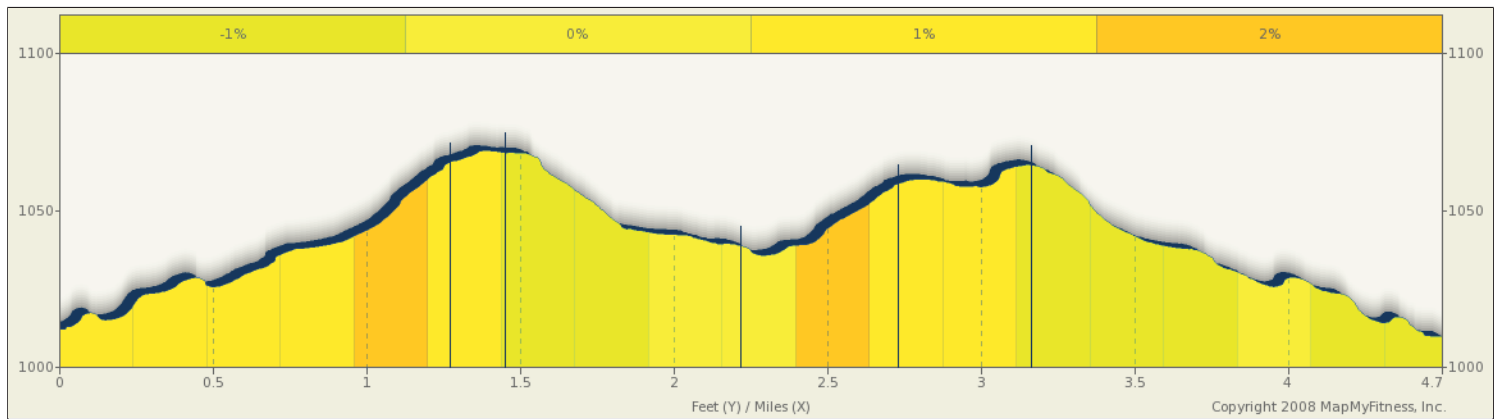

SASS

Starts In Snellville, Georgia

4.66 miles

Elevation **1,106ft** Max **991ft** Min **+131ft** Ascent **-131ft** Descent **< 3 %** Max Climb

Description
4.75