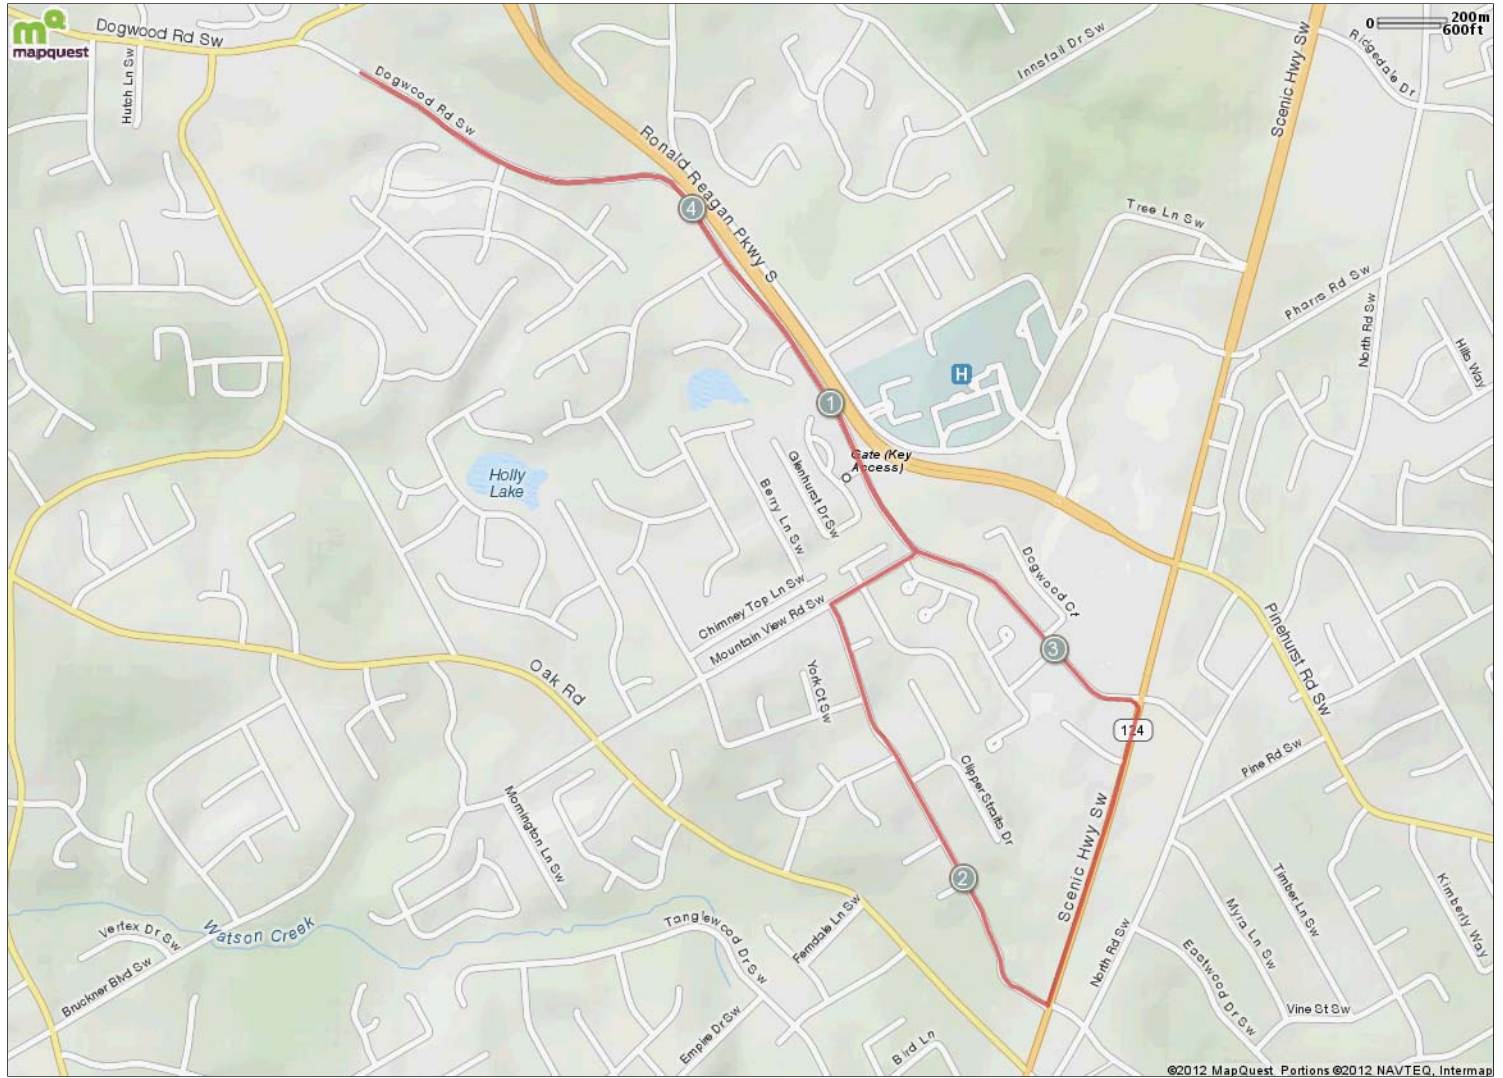

SASS

Starts In Snellville, Georgia

4.66 miles

Elevation **1,106ft** Max **991ft** Min **+131ft** Ascent **-131ft** Descent **< 3 %** Max Climb

Description
4.75