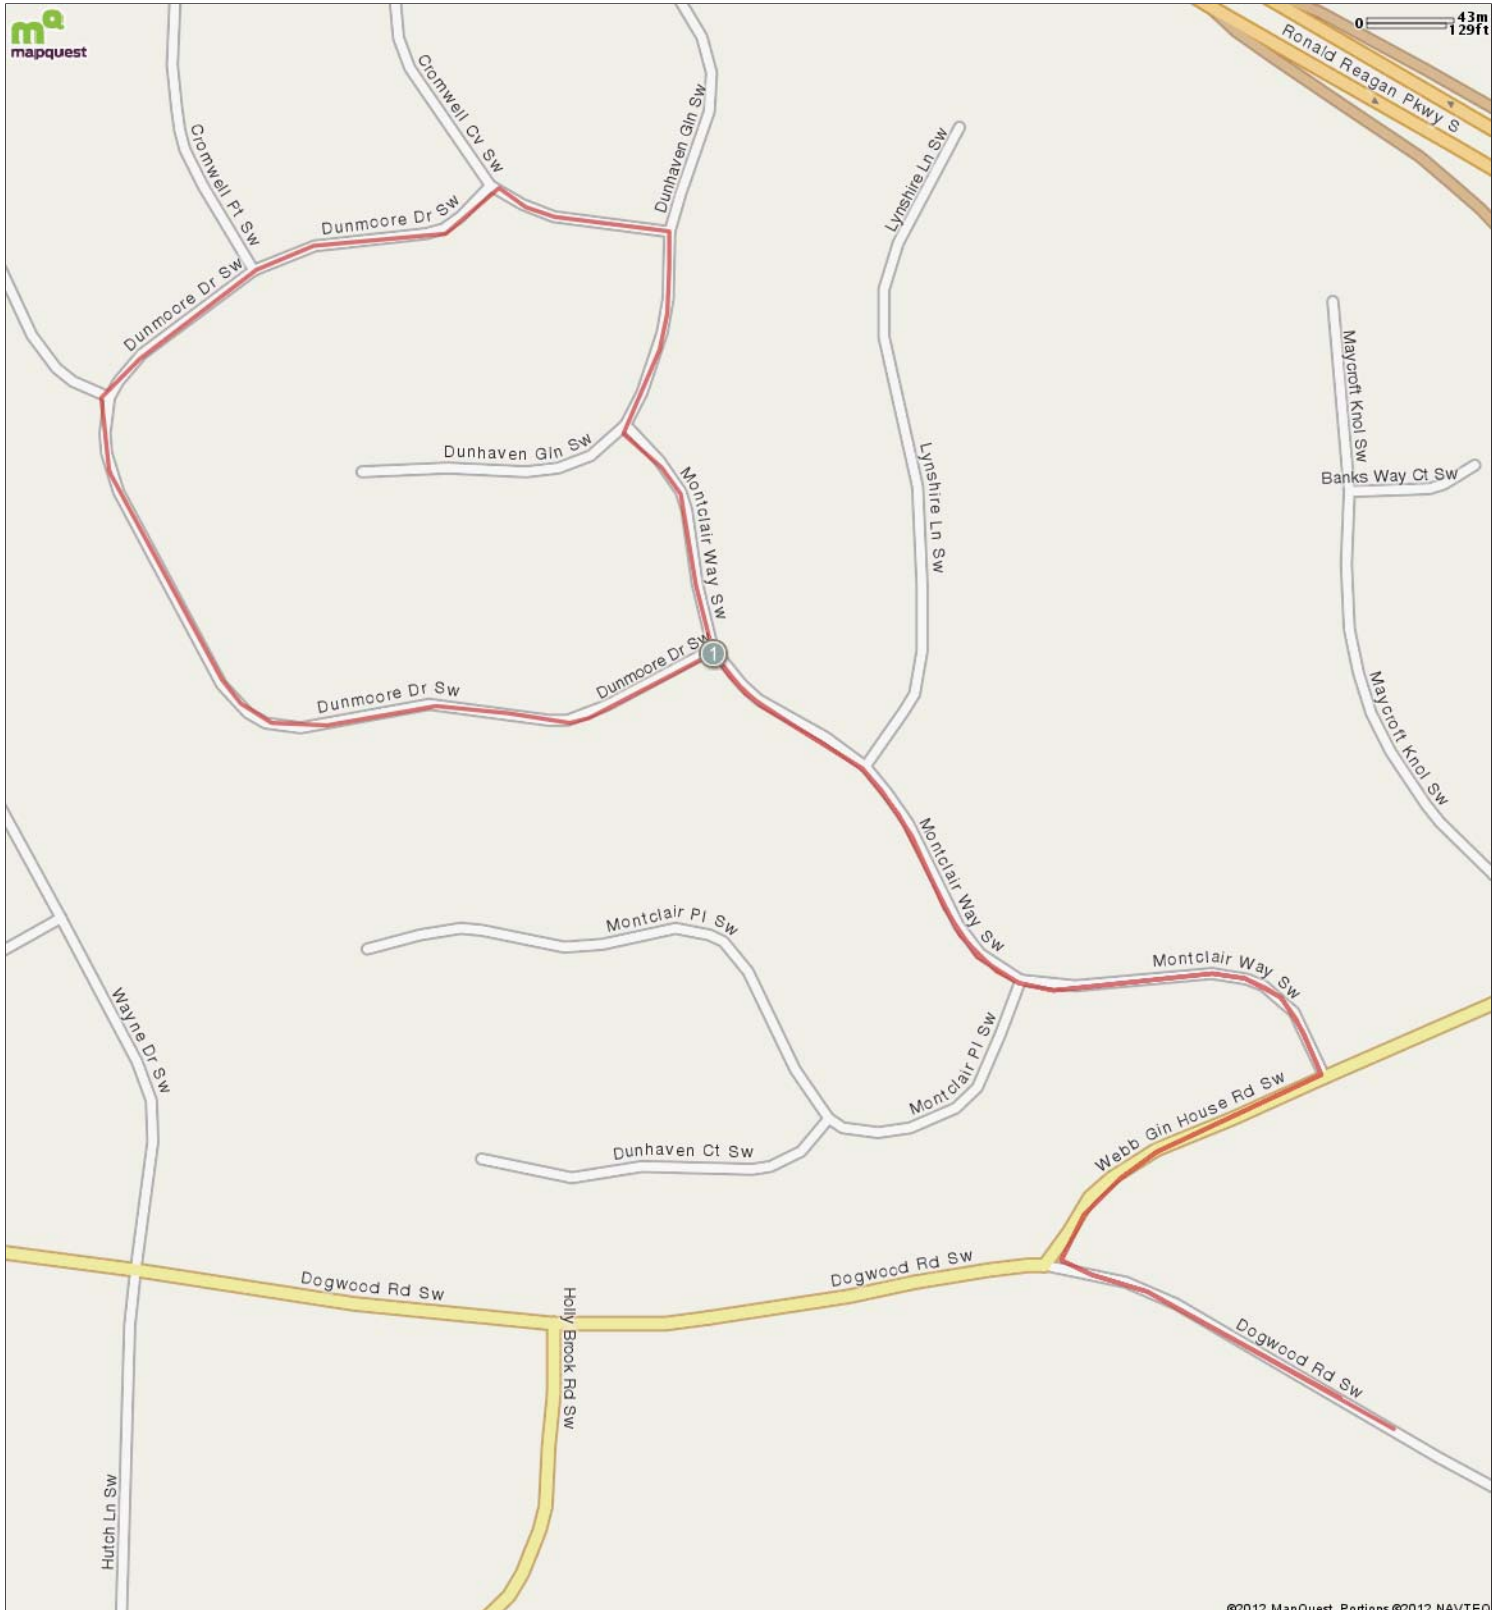

Montclair Loop

Starts In Snellville, Georgia

1.45 miles

Elevation
 1,017ft Max 958ft Min +62ft Ascent -62ft Descent Max Climb < 3 %

©2012 MapQuest Portions ©2012 NAVTEQ

Description
 1.5