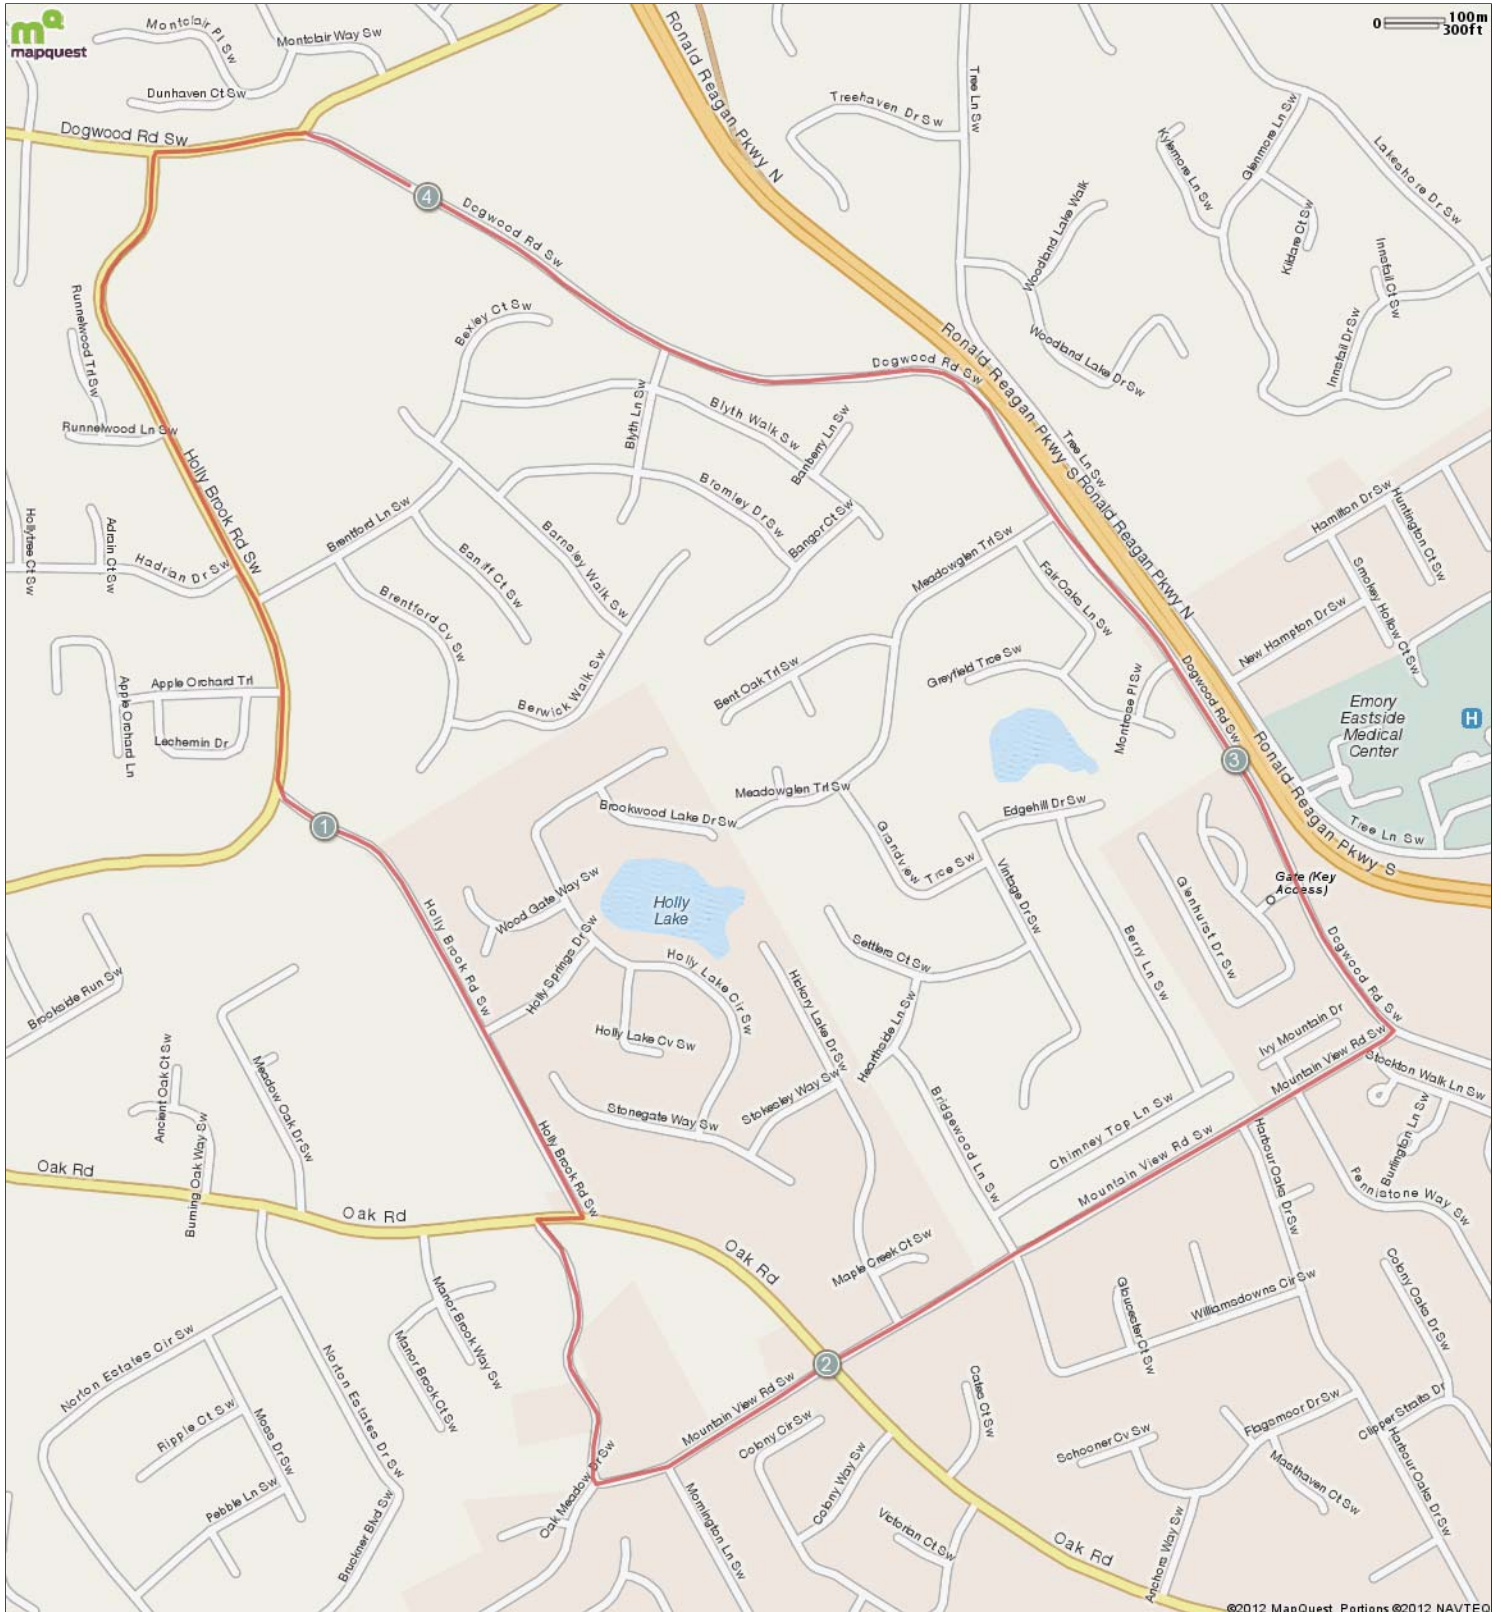

Church with Church

Starts In Snellville, Georgia

4.05 miles

Elevation: 1,119ft Max 961ft Min +154ft -151ft 2.8 %
 Ascent: 154ft Descent: 151ft Max Climb: 2.8% Climbs: 5

Description
4.0

©2012 MapQuest Portions ©2012 NAVTEQ