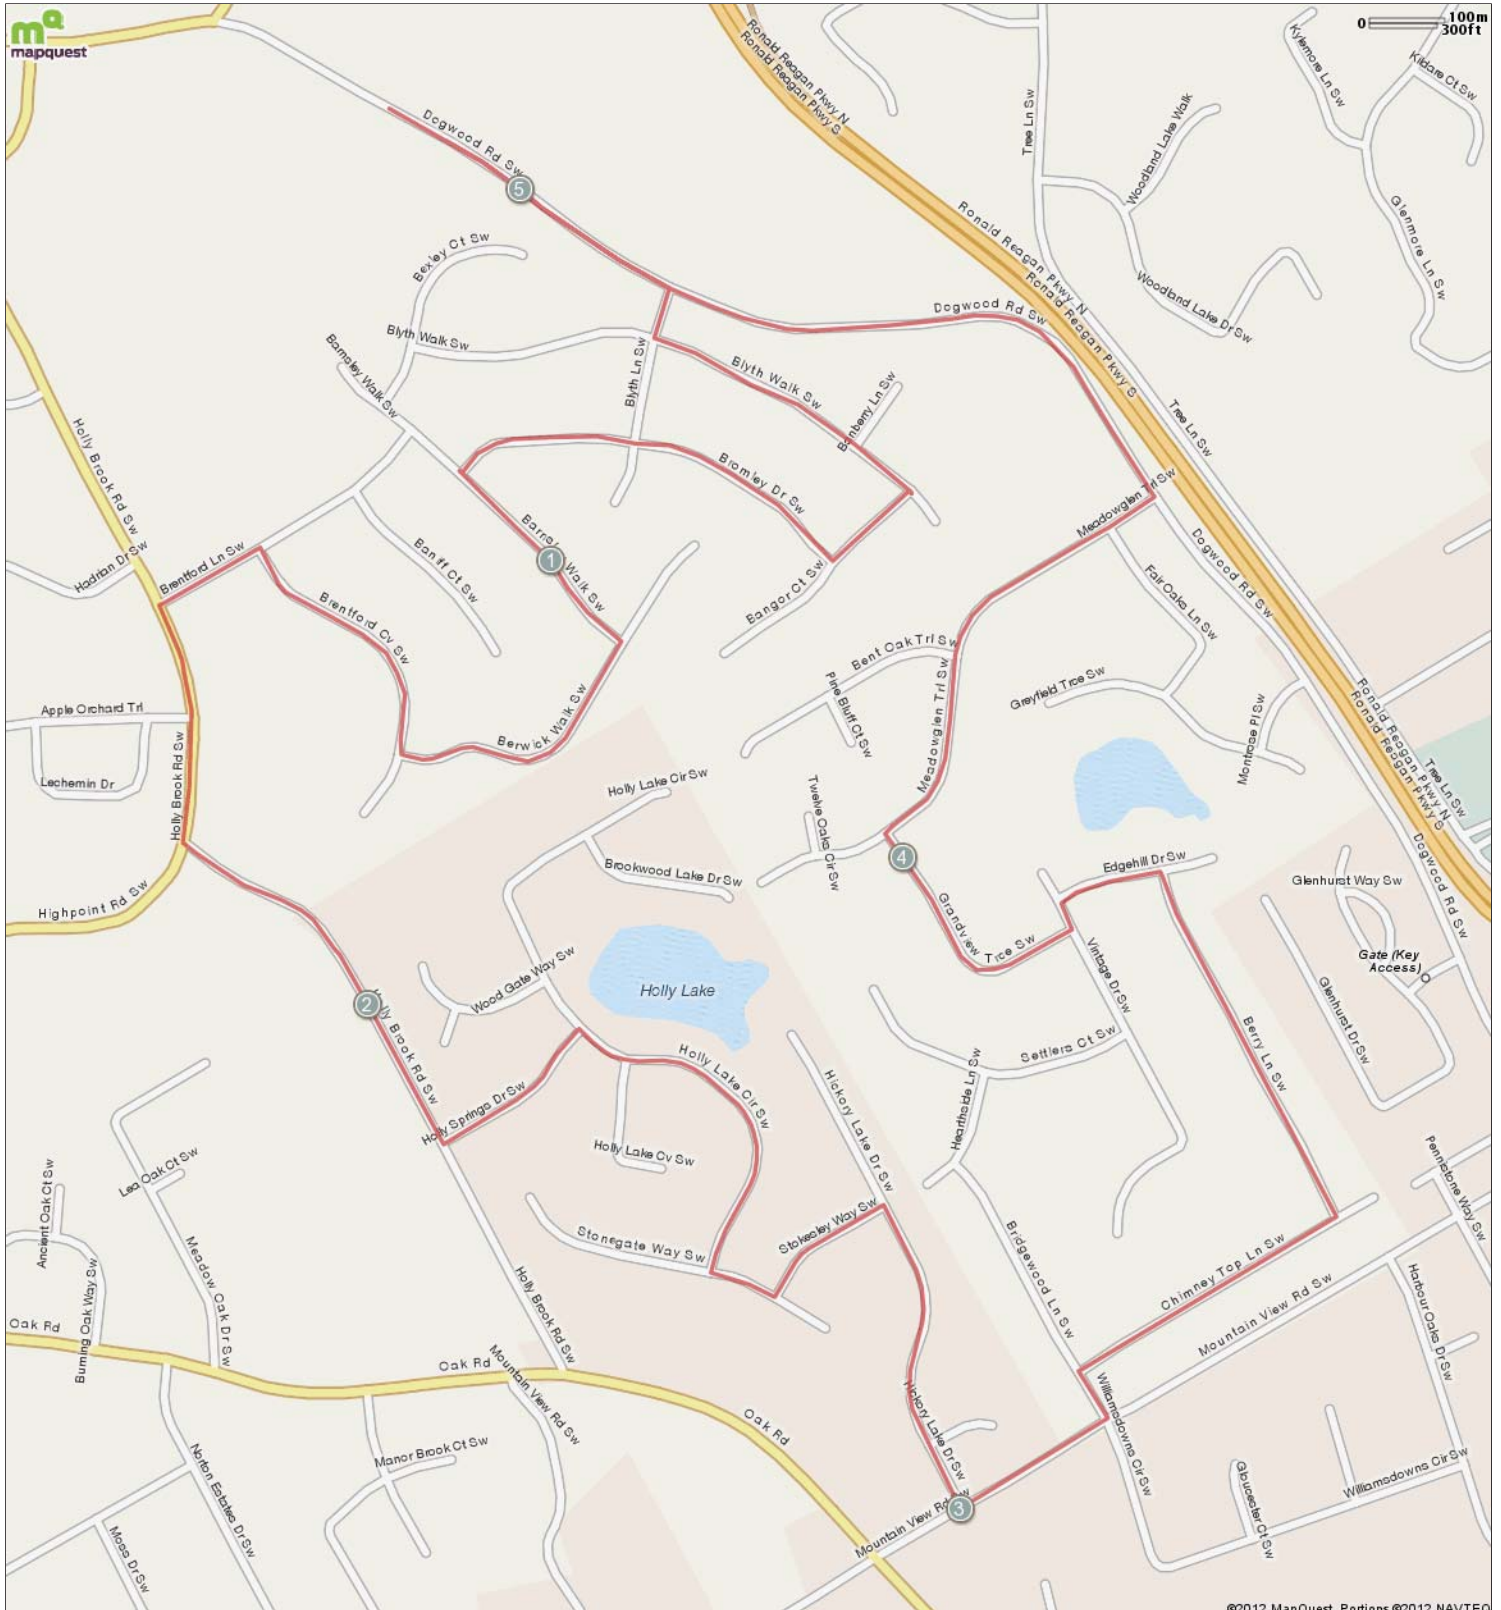

# Carter's 5

Starts In Snellville, Georgia

**5.11** miles

Elevation **1,115ft** Max **961ft** Min **+151ft** Ascent **-154ft** Descent **< 3 %** Max Climb

©2012 MapQuest Portions ©2012 NAVTEQ

Description