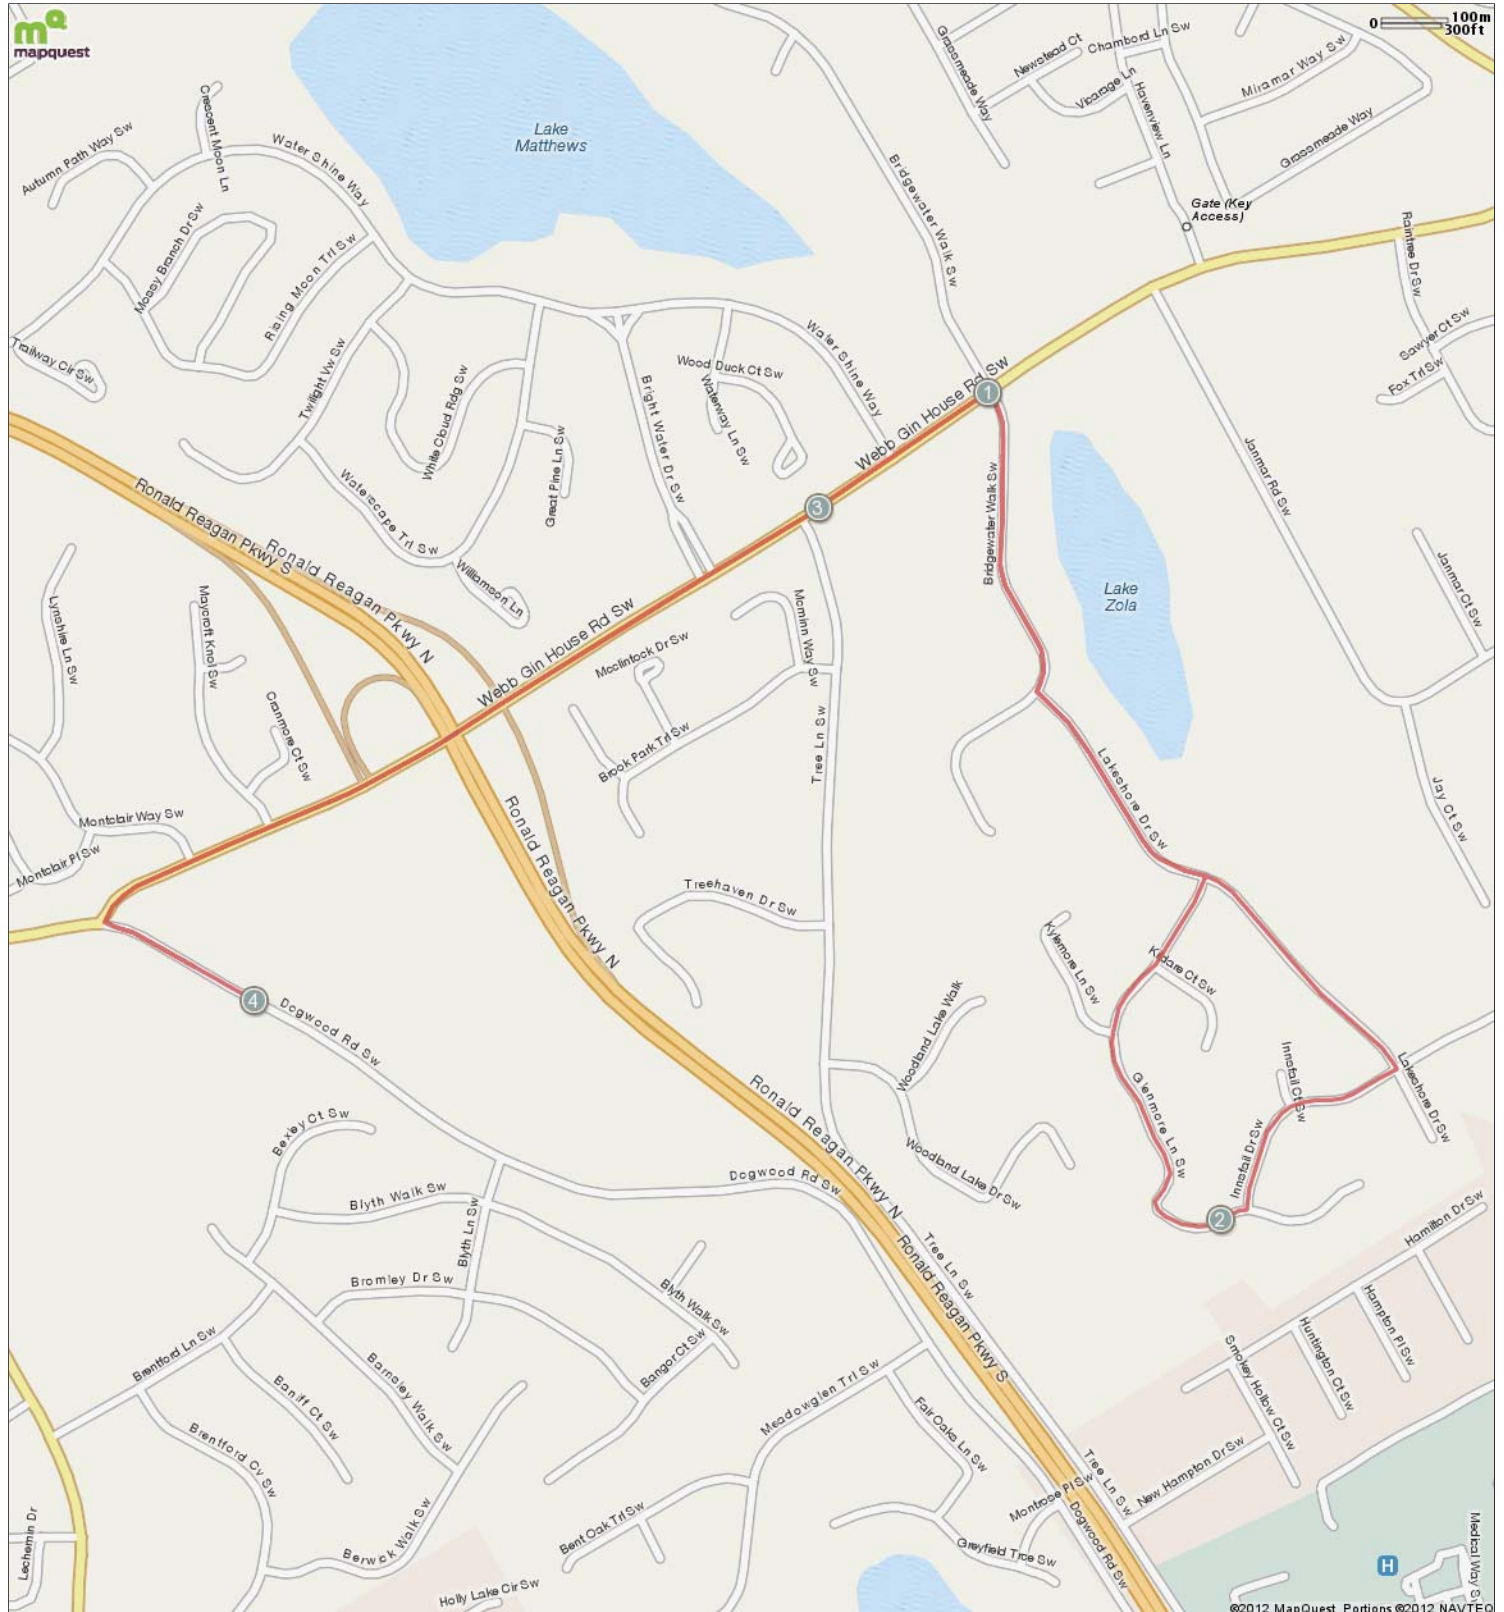

# Bridgewater Loop - 4

Starts In Snellville, Georgia

**4.00** miles

Elevation  
**1,063ft** Max **978ft** Min **+89ft** Ascent **-89ft** Descent **< 3 %** Max Climb

Description