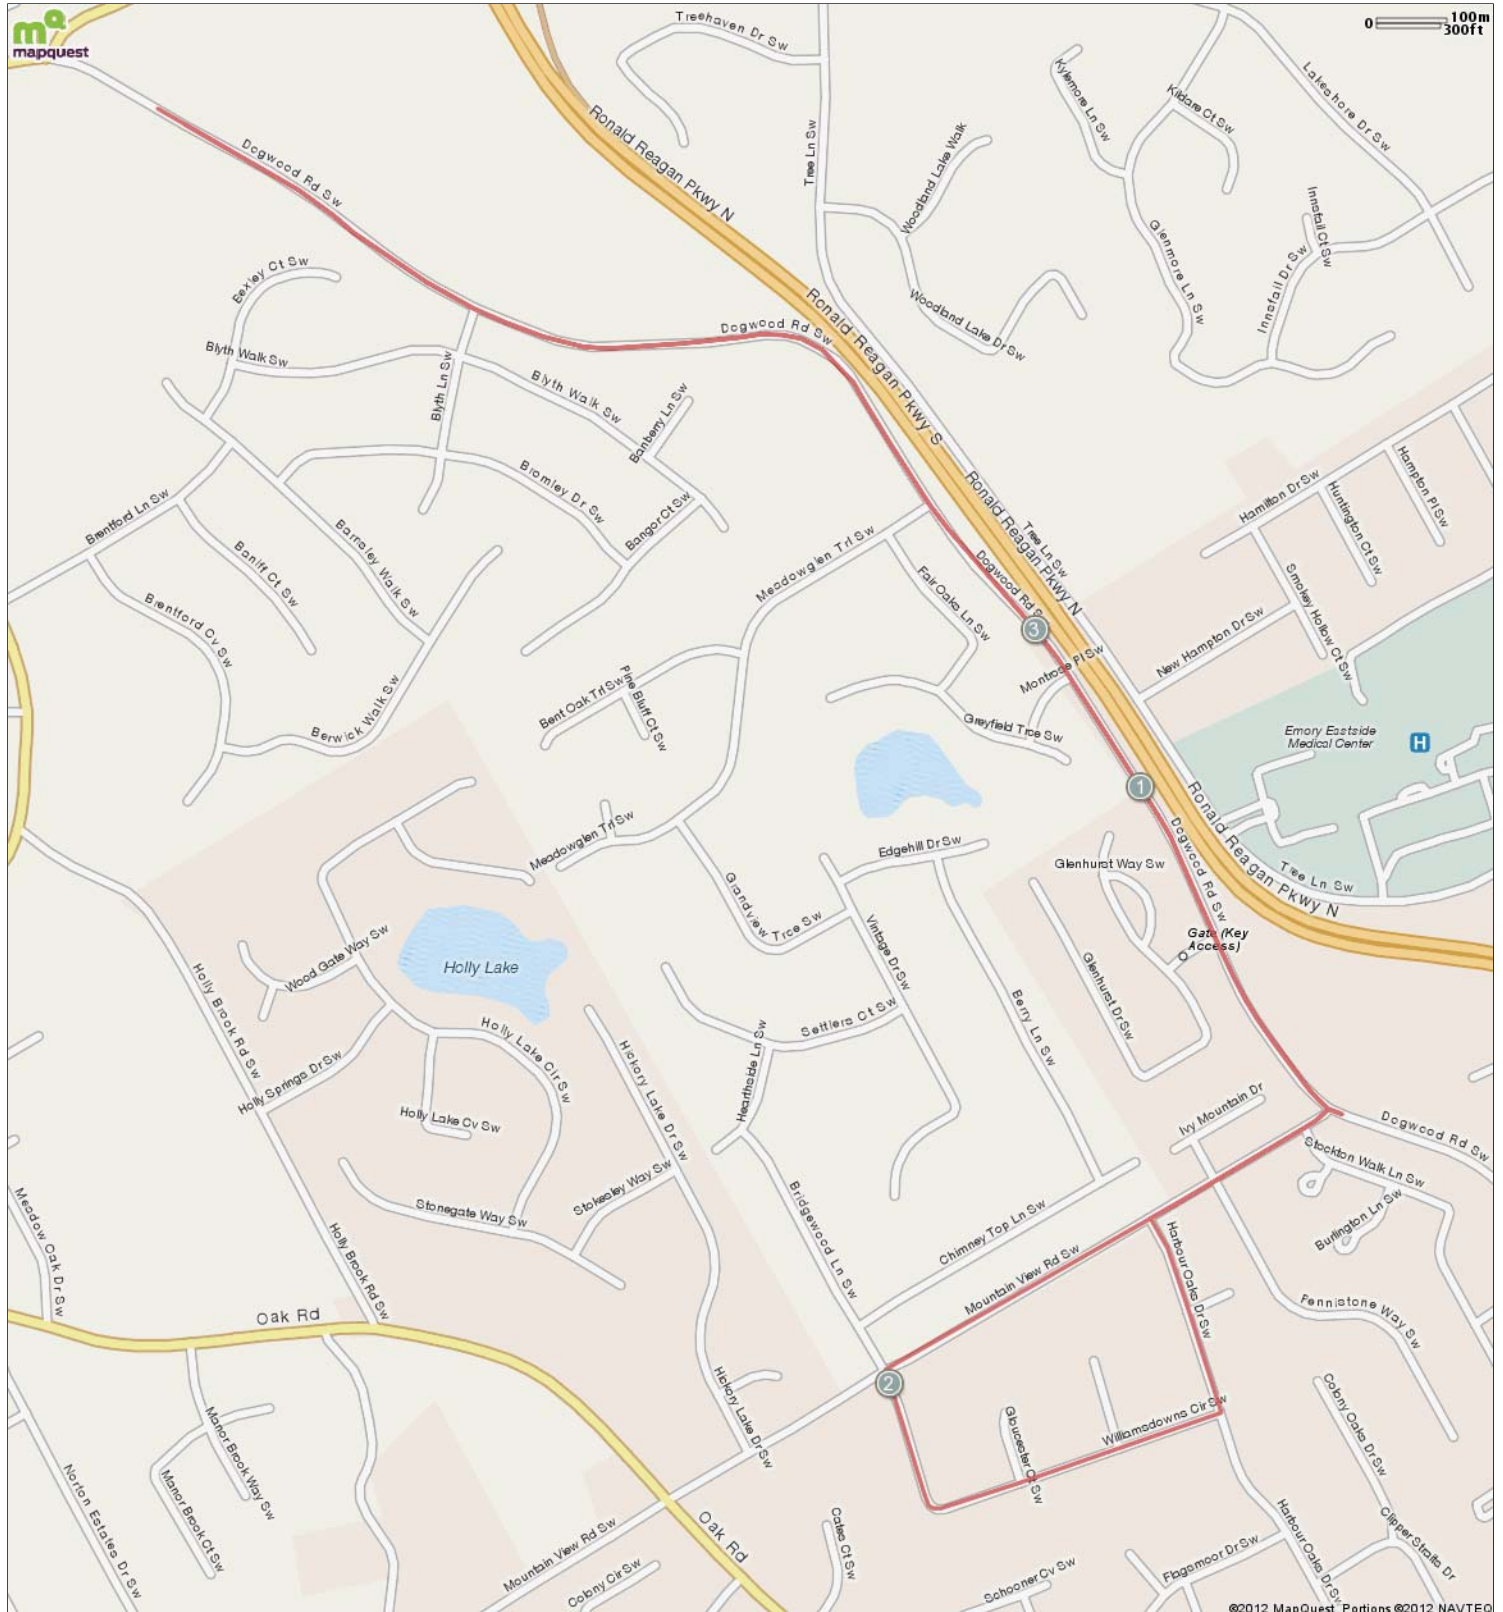

Bacon Strip - 3.9

Starts In Snellville, Georgia

3.92 miles

Elevation **1,119ft** Max **991ft** Min **+125ft** Ascent **-125ft** Descent **< 3 %** Max Climb

Description
3.9

©2012 MapQuest Portions ©2012 NAVTEQ